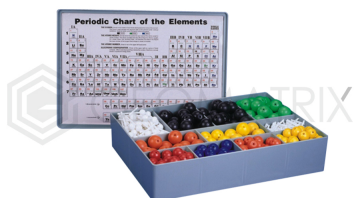

No image found

Atomic Model Set – Senior Set

Sku : GE6201

www.geomatrixlabs.com

Description

Geomatrix Modelling Ball and Lug Sets, comprising molded balls in various colors and sizes, along with connecting lugs of different sizes. These sets are valuable for creating models of diverse organic and inorganic compounds. SENIOR SET: Includes 185 lugs and 370 balls of specified colors and sizes, thoughtfully packed in a molded box with separate compartments for each ball's color and size.